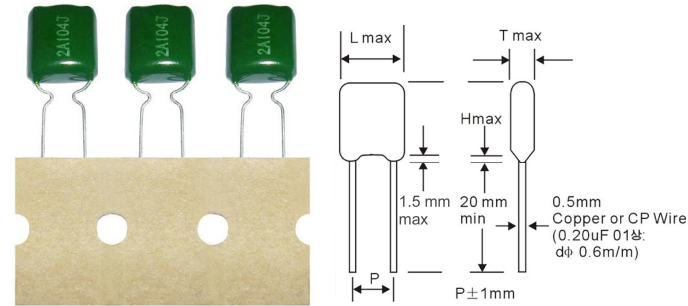

SPECIFICATIONS

OPERATING TEMPERATURE	-40°C TO + 85°C
RATED VOLTAGE	DC 100V,250V,400V,630V,1000V,1200V
CAPACITANCE RANGE	0.001 TO 0.22μF
CAPACITANCE TOLERANCE	±5%, ±10%, ±20%
INSULATION RESISTANCE	0.1μF ≤30,000 MΩ min, >0.1μF >15000 MΩ
DISSIPATION FACTOR	≤0.1 (AT 1KHZ)
DIELECTRIC STRENGTH	200% of rated voltage for 5sec.